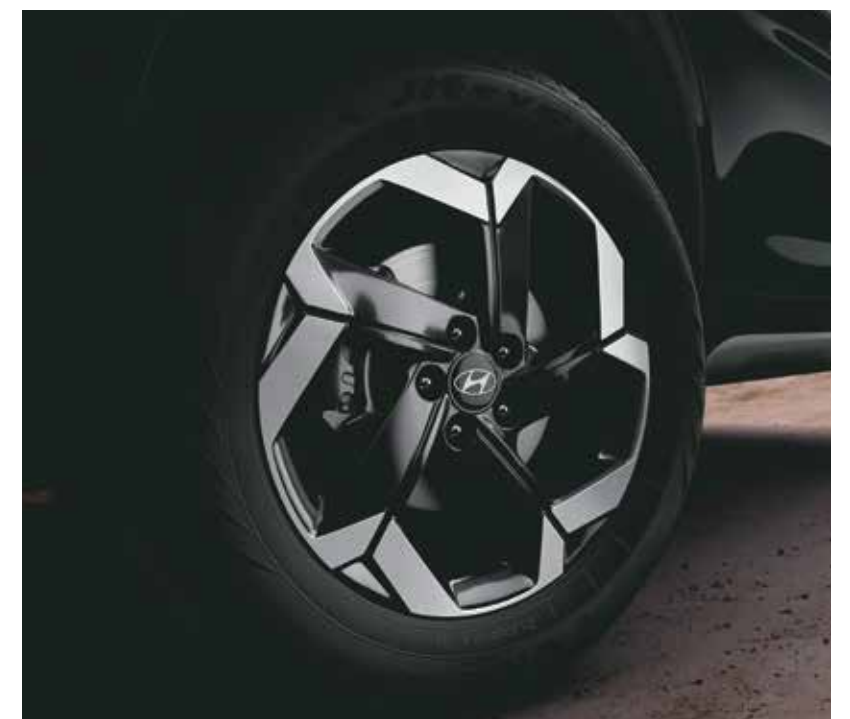

R18 (D=462 mm) Diamond cut alloys